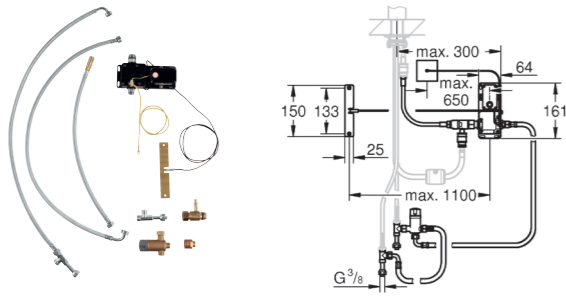

new

Article No. (SKU)	Color	RRP excluding VAT
30 309 000	Chrome	2999,00

Universal Foot Control Retrofit Set
Foot control: activation of water via contact with sensor
battery supply 6 V lithium-battery, type CR-P2
CE approved
solenoid valve
fixed value mixing valve
automatically stops after 60 sec. (factory set)
type of protection IP 44
upgrade set for all GROHE pull-out kitchen faucets
(K7, Eurocube, Essence, Minta, Eurosmart)
not suitable for combination with open water heater