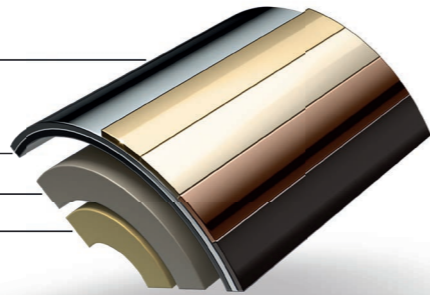

GROHE PVD

Made-to-last surfaces ranging from precious matt to shiny like a diamond. The special recipe to success lies in our long-lasting surface quality. GROHE uses state-of-the-art technology to deliver exceptional quality finishes.

The physical vapour deposition (PVD) process ensures that the surface composition is three times harder than chrome, delivering glistening gold or sophisticated stainless steel finishes. As well as being harder, the surface is also ten times more scratch resistant than chrome, so it can be cherished for a lifetime.

GROHE StarLight Chrome

Chrome

Nickel

Brass

3 x MORE SURFACE HARDNESS THAN CHROME
10 x MORE SCRATCH RESISTANCE THAN CHROME