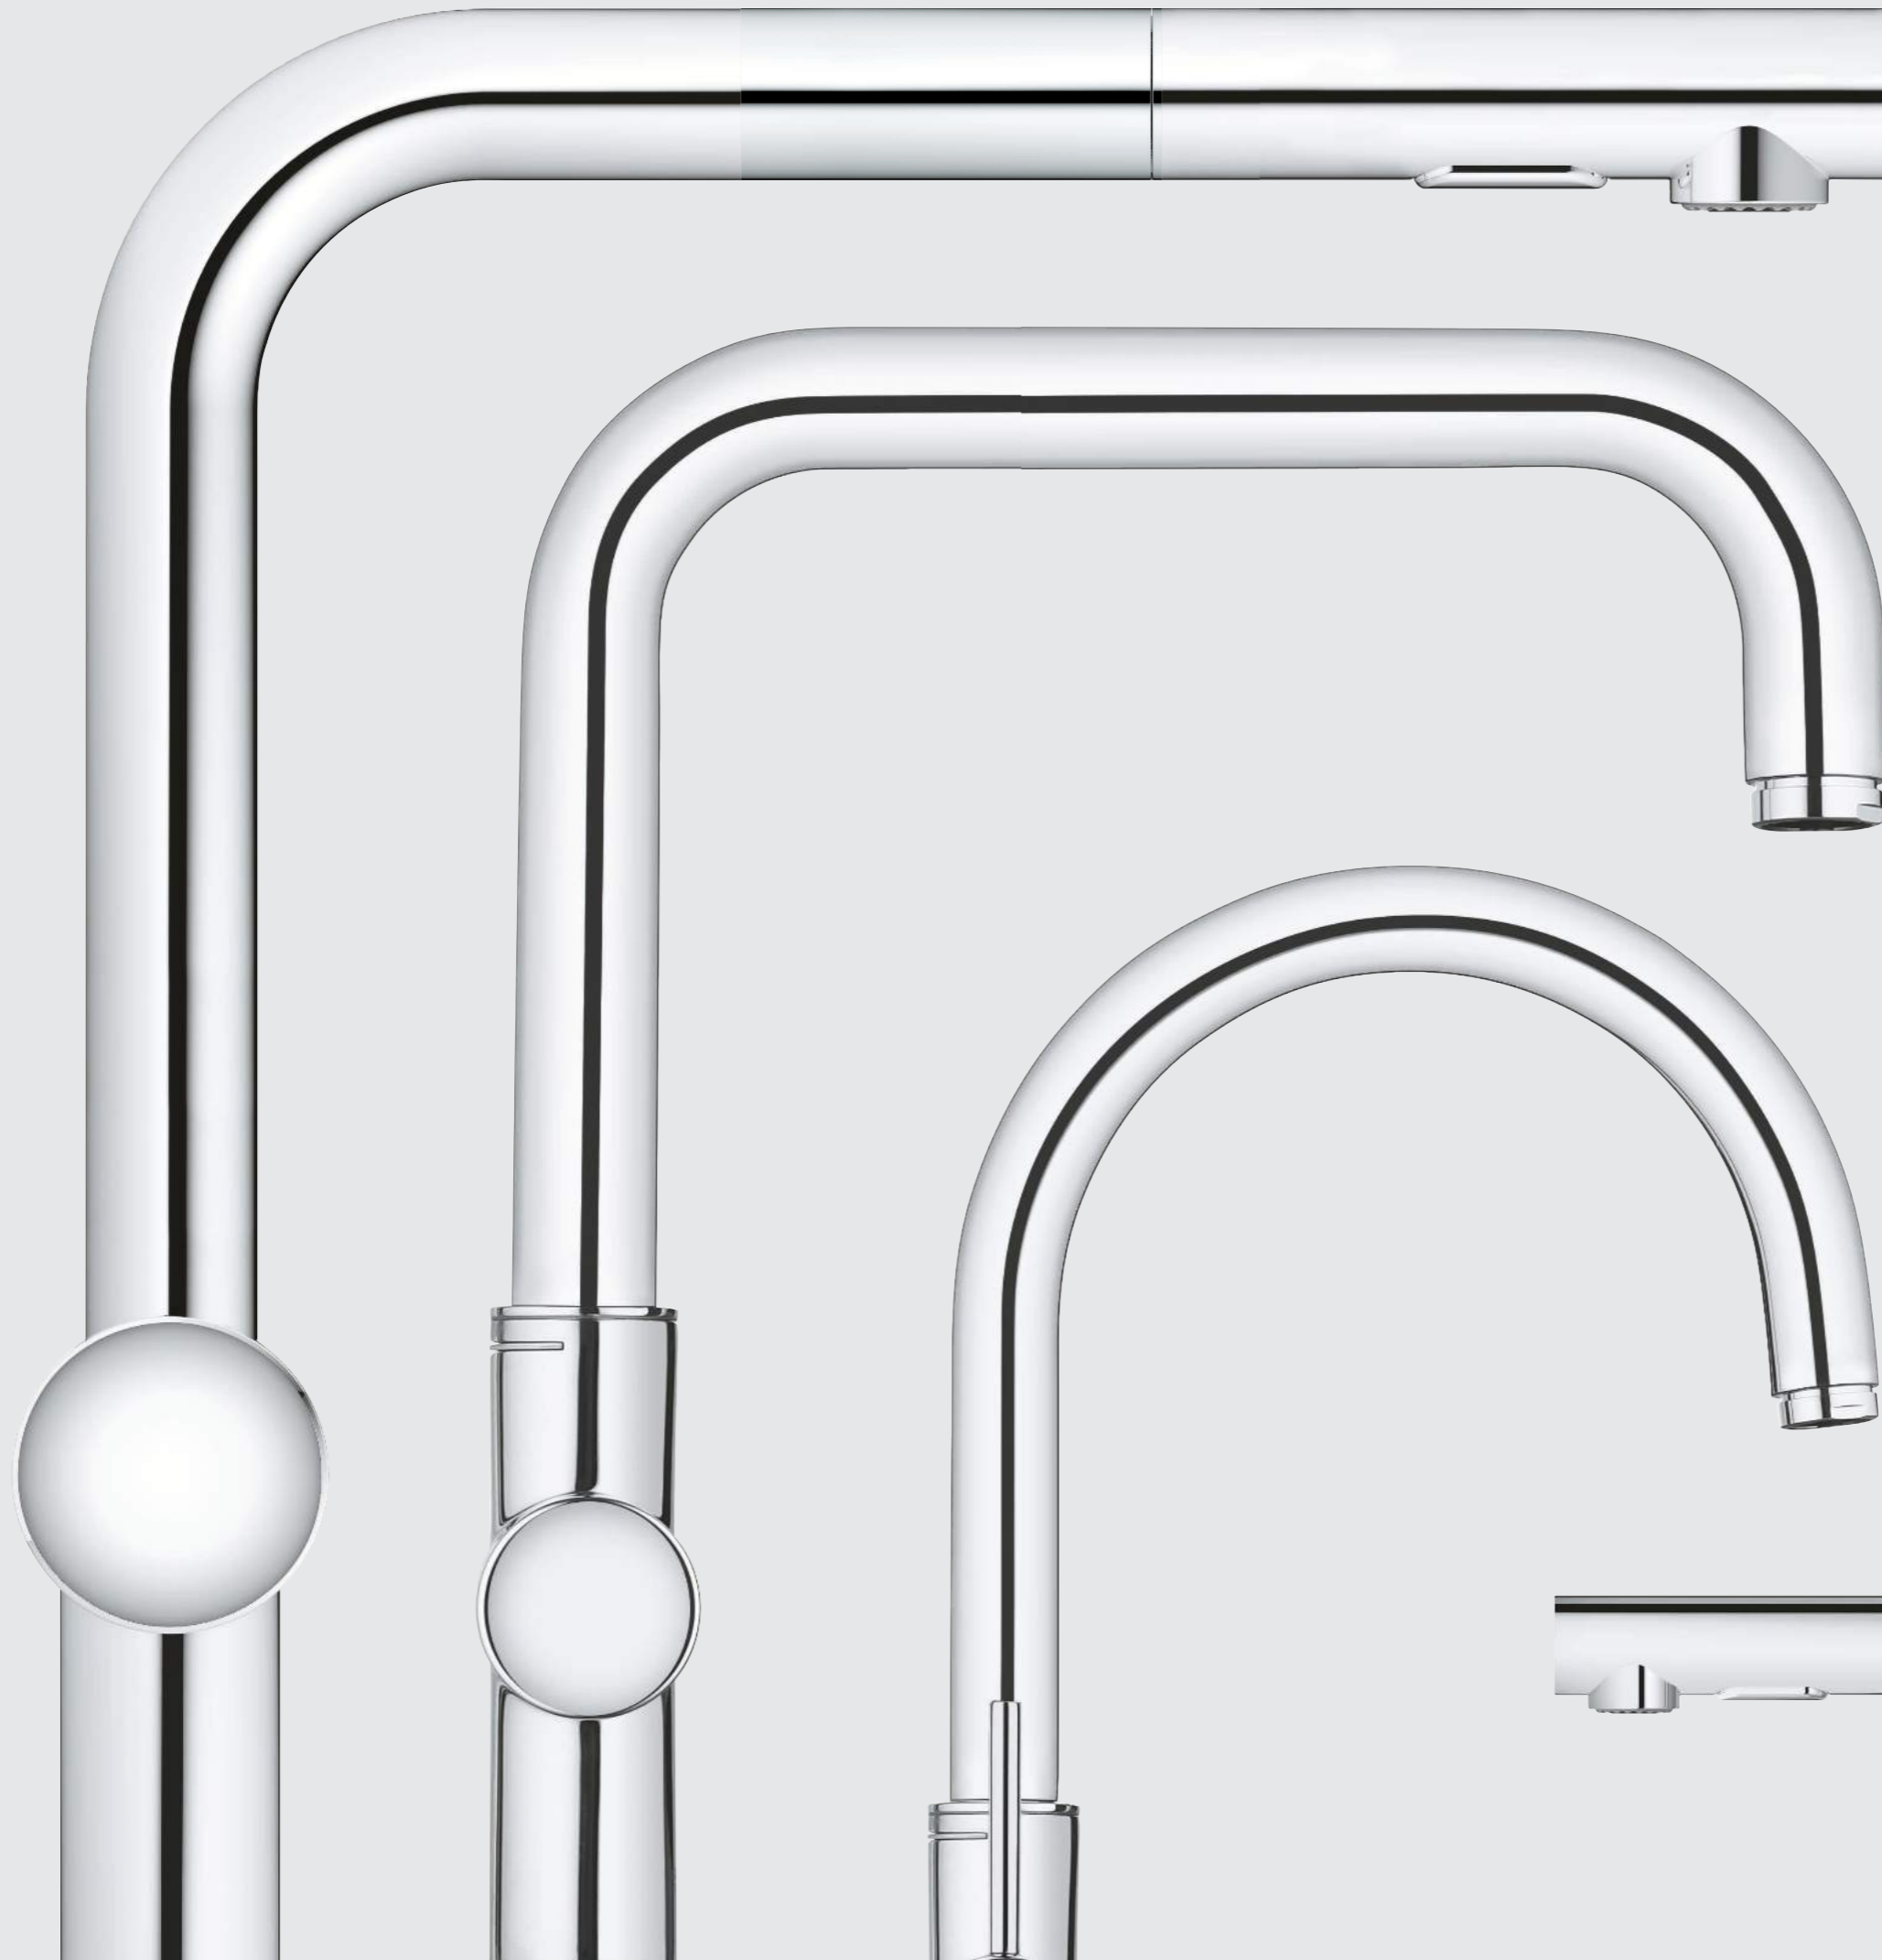

CSR Award winner of the German Government, 2017

GROHE SMARTCONTROL

SmartControl kitchen puts precise control at your fingertips. Instead of a lever you start and stop the water flow by pushing the button on the spray – great for those moments when you have your hands full as it can be operated just by your wrist or elbow. To control the flow just turn the valve, changing smoothly from an eco-flow to a powerful jet.

To adjust the water temperature, turn the valve at the body gently to the left or right. The pull-out spray head design gives you great flexibility, and with this feature available in three designs and 11 attractive finishes, the perfect model for your kitchen scheme is at your fingertips, too.

MAGNETIC DOCKING

Thanks to powerful integrated magnets the pull-out spray head retracts easily and smoothly to the perfect position every time after use.

TYPES OF SPOUTS

Our range of spout options let you combine comfort and convenience with great design flexibility. Our spouts come in a variety of heights, from a compact low spout for small spaces to a high spout perfect for filling pots, as well as in a choice of U-, C- or L-shape to perfectly suit your style. Need even more flexibility? Our spouts that swivel or feature pull-down spray heads offer extra reach, power and performance for busy kitchens.