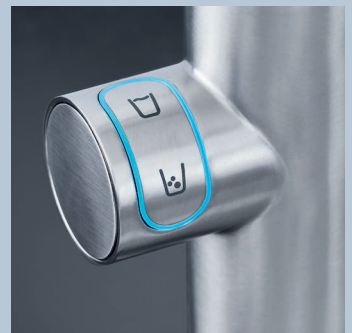

SUSTAINABILITY

*CSR Award winner
of the German
Government, 2017*

20 Wright Street
Factoria
Krugersdorp, 17139
South Africa
www.grohe.co.za

© 07/2020 – Copyright by GROHE
Subject to change without notice.

PART OF **LIXIL**